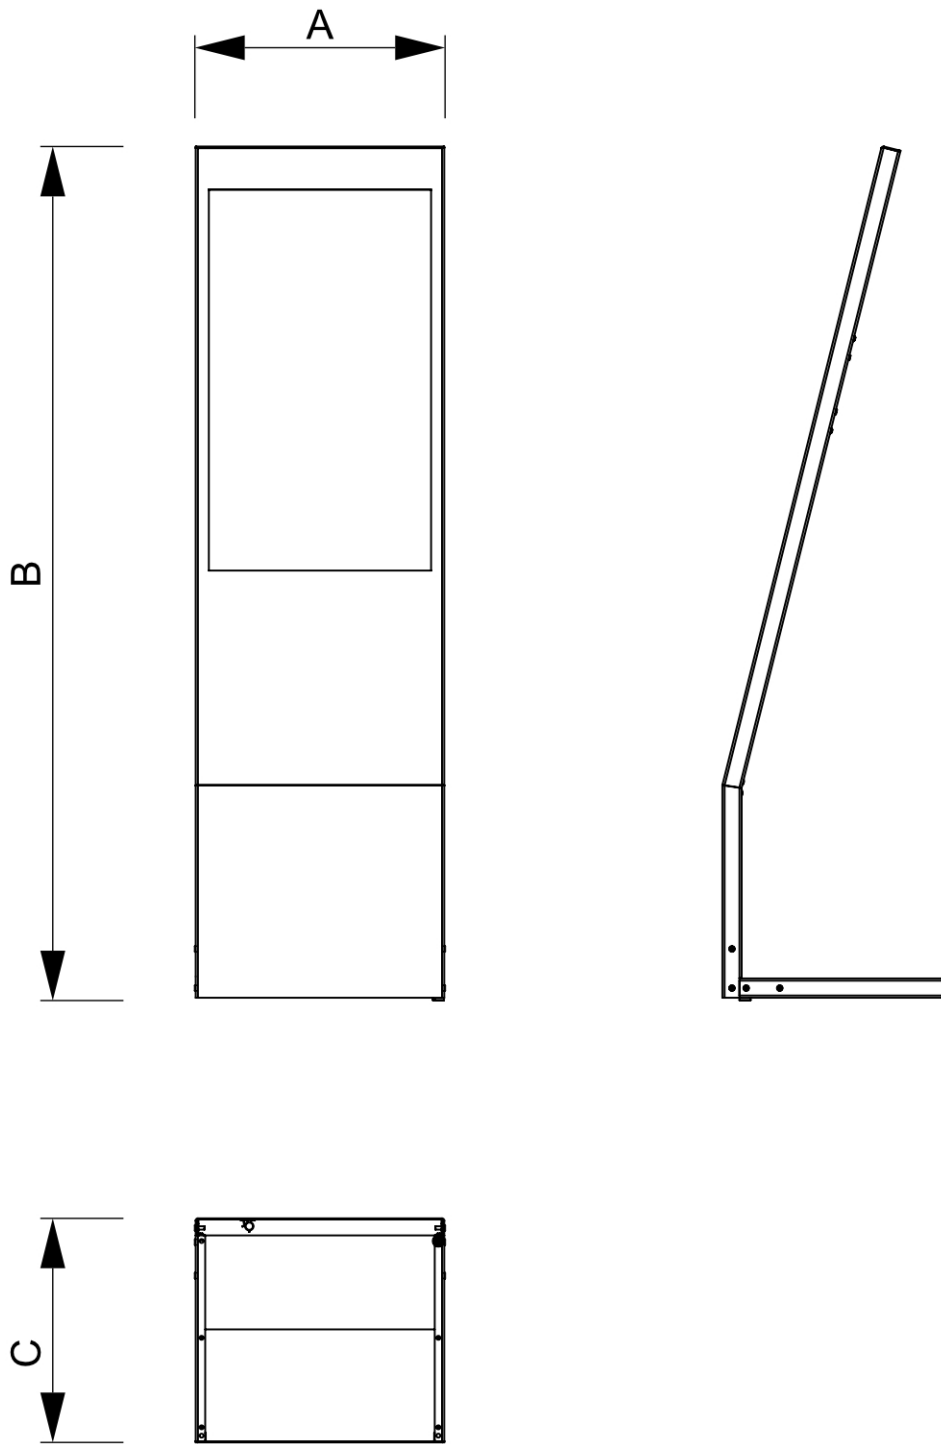

PRODUCT SHEET

Digital L Stand Nova With 24" Samsung Screen

DINOVA24ESF