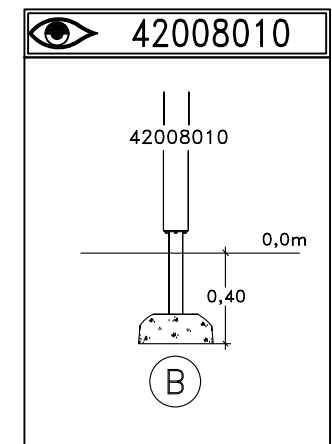

Step by Step UniPlay

UNIPLAY
MASW65062
SE 1(3)

HAGS ANEBY, SWEDEN
+46(0)380-47300
www.hags.com

UniPlay Notre
MASW65062
2/5

LN JN 2018-02-14 0

STEP 1

[m]

HAGS		ANEBY, SWEDEN	
		+46(0)380-47300	
		www.hags.com	
UniPlay Notre			
MASW65062			
3/5			
	LN		JN 2018-02-14 0