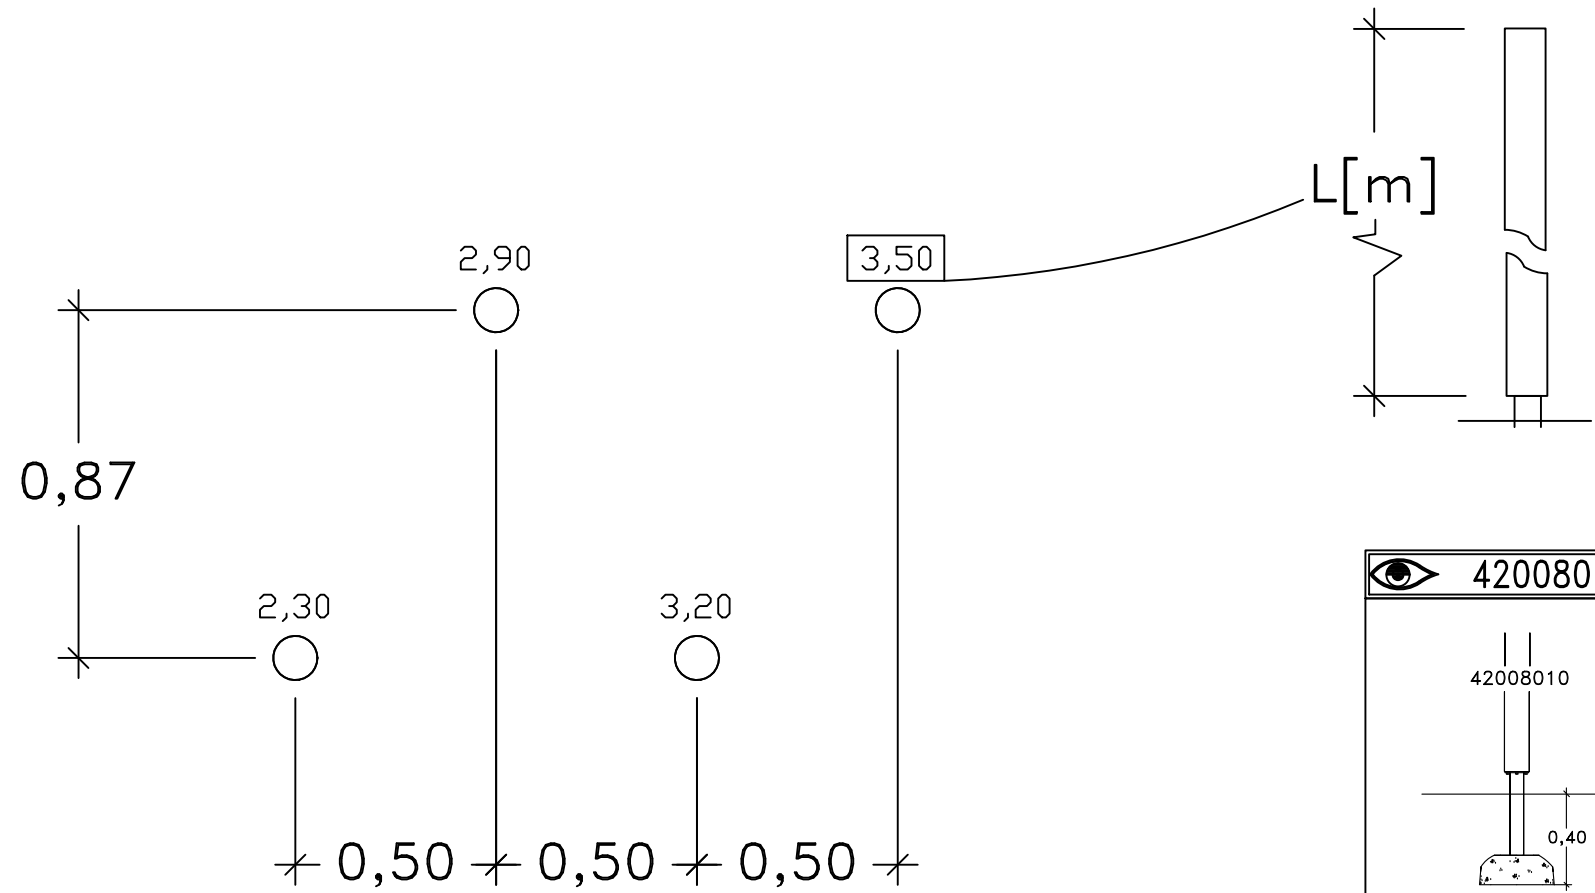

Step by Step UniPlay

UNIPLAY
MASW65062
SE 1(3)

HAGS ANEBY, SWEDEN
+46(0)380-47300
www.hags.com

UniPlay Notre
MASW65062
2/5

LN JN 2018-02-14 0

STEP 1

[m]

HAGS		ANEBY, SWEDEN	
		+46(0)380-47300	
		www.hags.com	
UniPlay Notre			
MASW65062			
3/5			
	LN		JN 2018-02-14 0