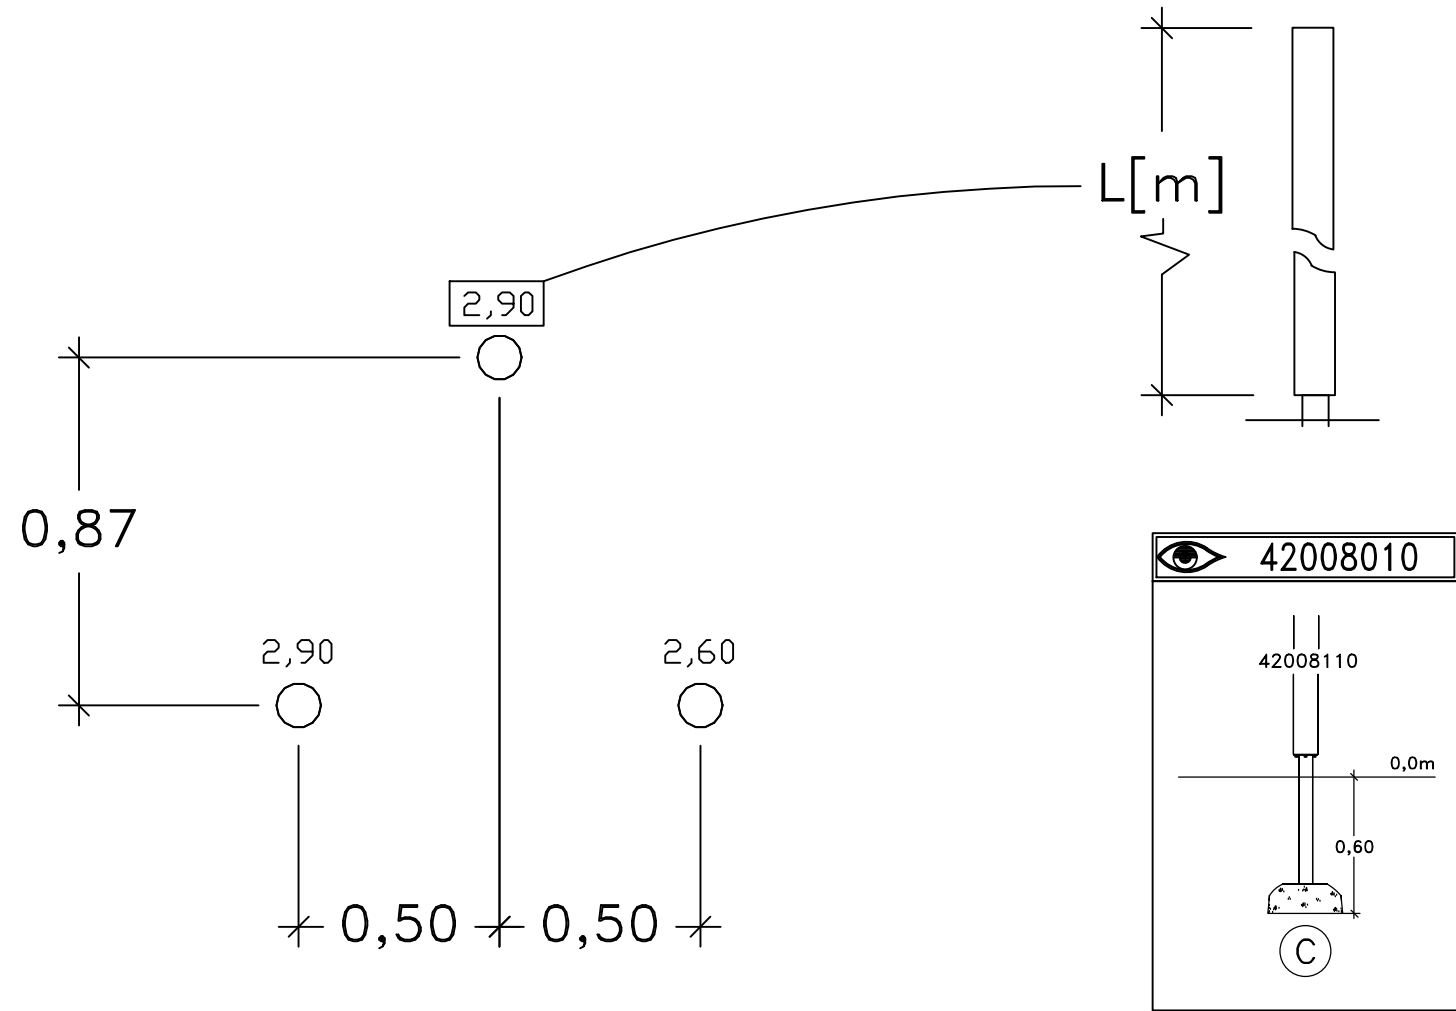

Step by Step UniPlay

UNIPLAY ABRID
MASW65253
SE 1(3)

HAGS ANEBY, SWEDEN
+46(0)380-47300
www.hags.com

UniPlay Abrid
MASW65253
2/3

LN JN 2018-02-14 0

STEP 1

[m]

HAGS ANEBY, SWEDEN
+46(0)380-47300
www.hags.com