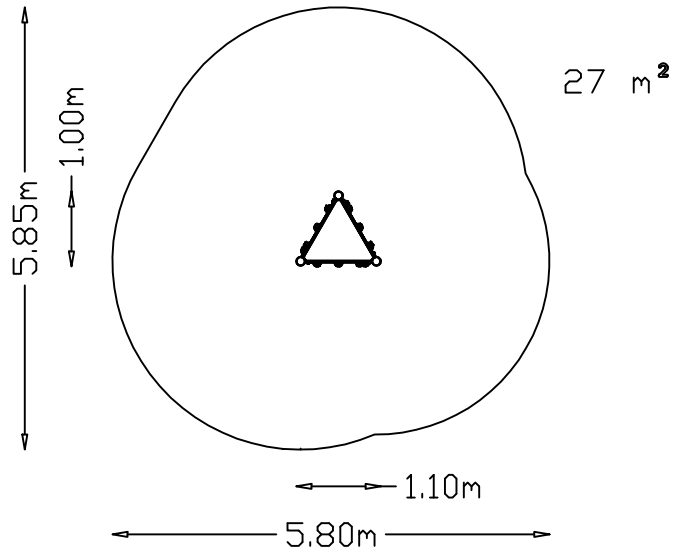

HAGS ANEBY, SWEDEN
+46(0)380-47300
www.hags.com

UniPlay Abrid
MASW65253
1/3

LN JN 2018-02-14 0

4h

Varje vecka
Every week
Jede woche
Chaque semaine

Varje säsong
Every season
Jedes Jahr
Chaque saison

Step by Step UniPlay

UNIPLAY ABRID
MASW65253
SE 1(3)