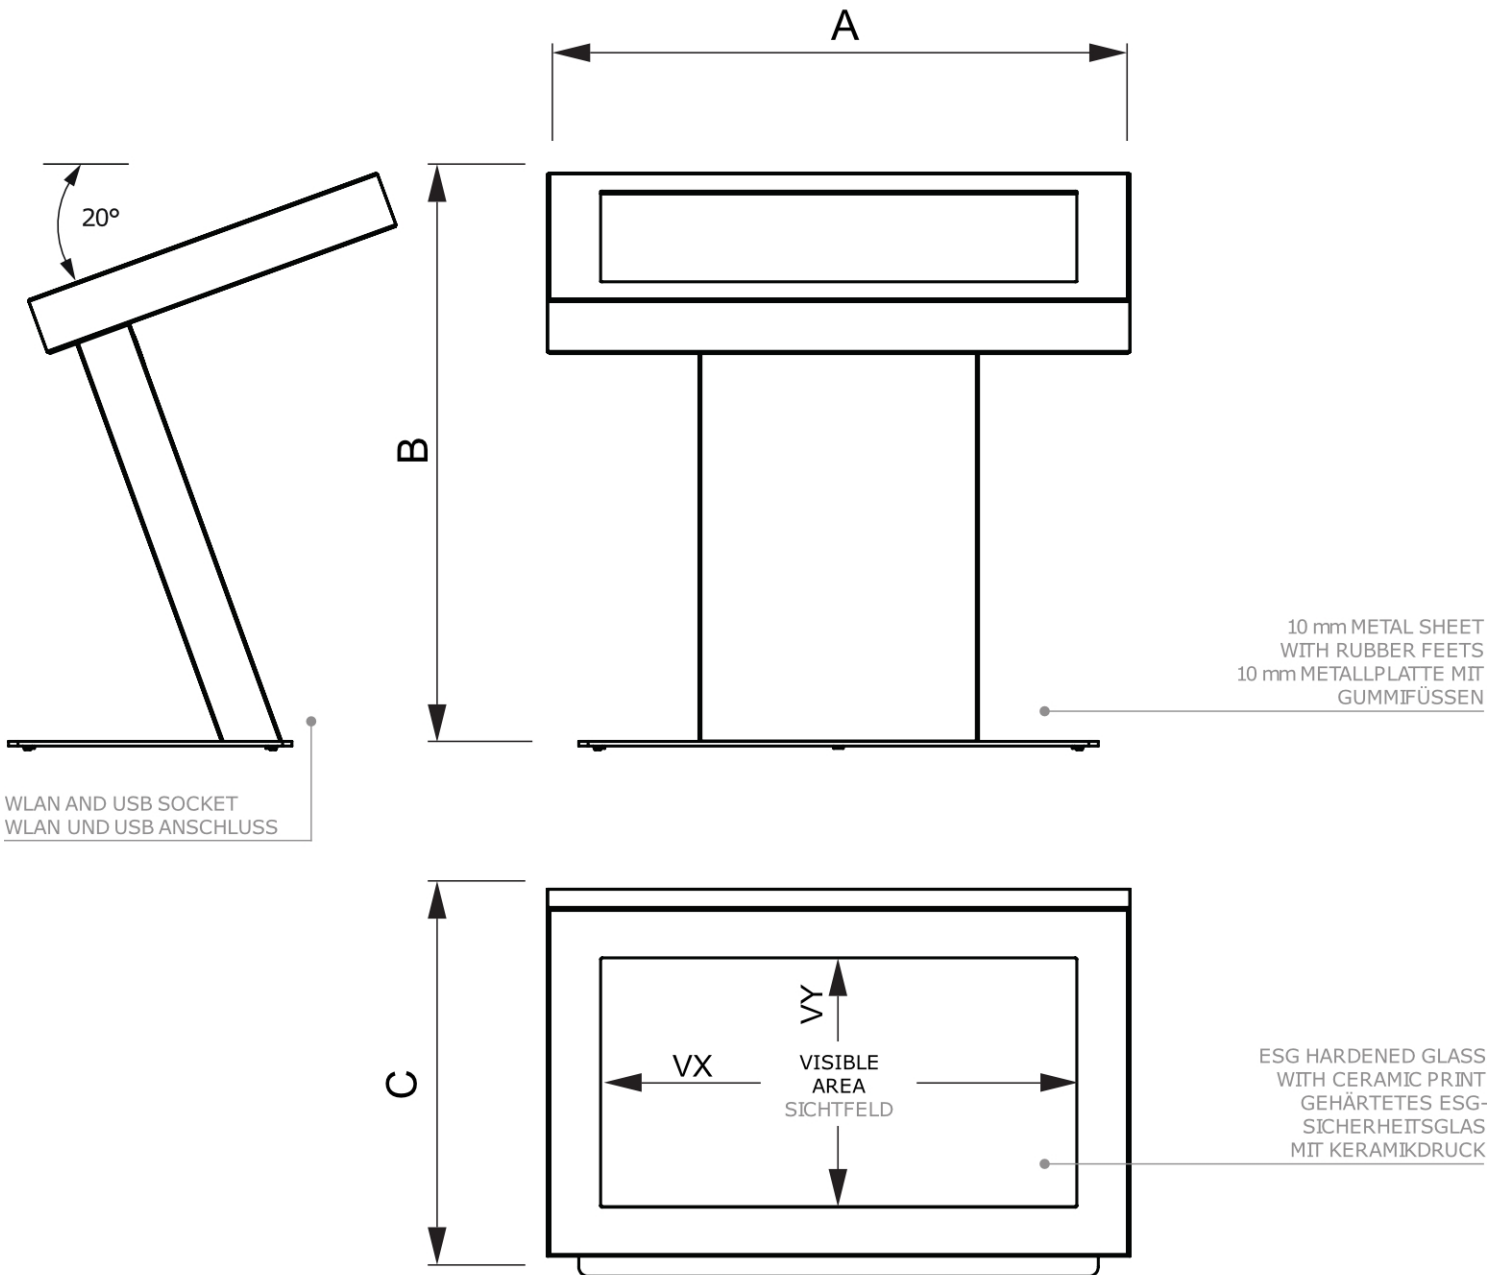

PRODUCT SHEET

Digital Kiosk With 50" Samsung Screen

DIKIOSK50ESF