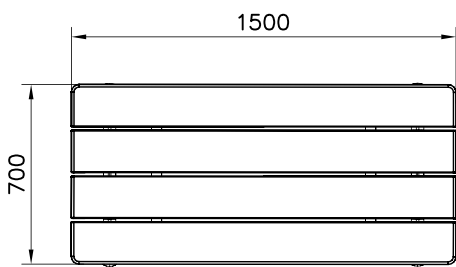

NF3908

DATE: 15.12.2010

1(1)

① N39081	PCS	② N39015	PCS
	2		4
		Bar	
③ N39016	PCS	④ N31028	PCS
	4		8
Steel Plate		11,5x28x2	
⑤ N21000	PCS	⑥ N00125	PCS
	8		4
M10		M6x10	
⑦ N3908	PCS	⑧ N00104	PCS
	1		1
		For M6x10	
⑨ N3908	PCS	⑩ N00107	PCS
	8		1
M8x20		For M8x20	